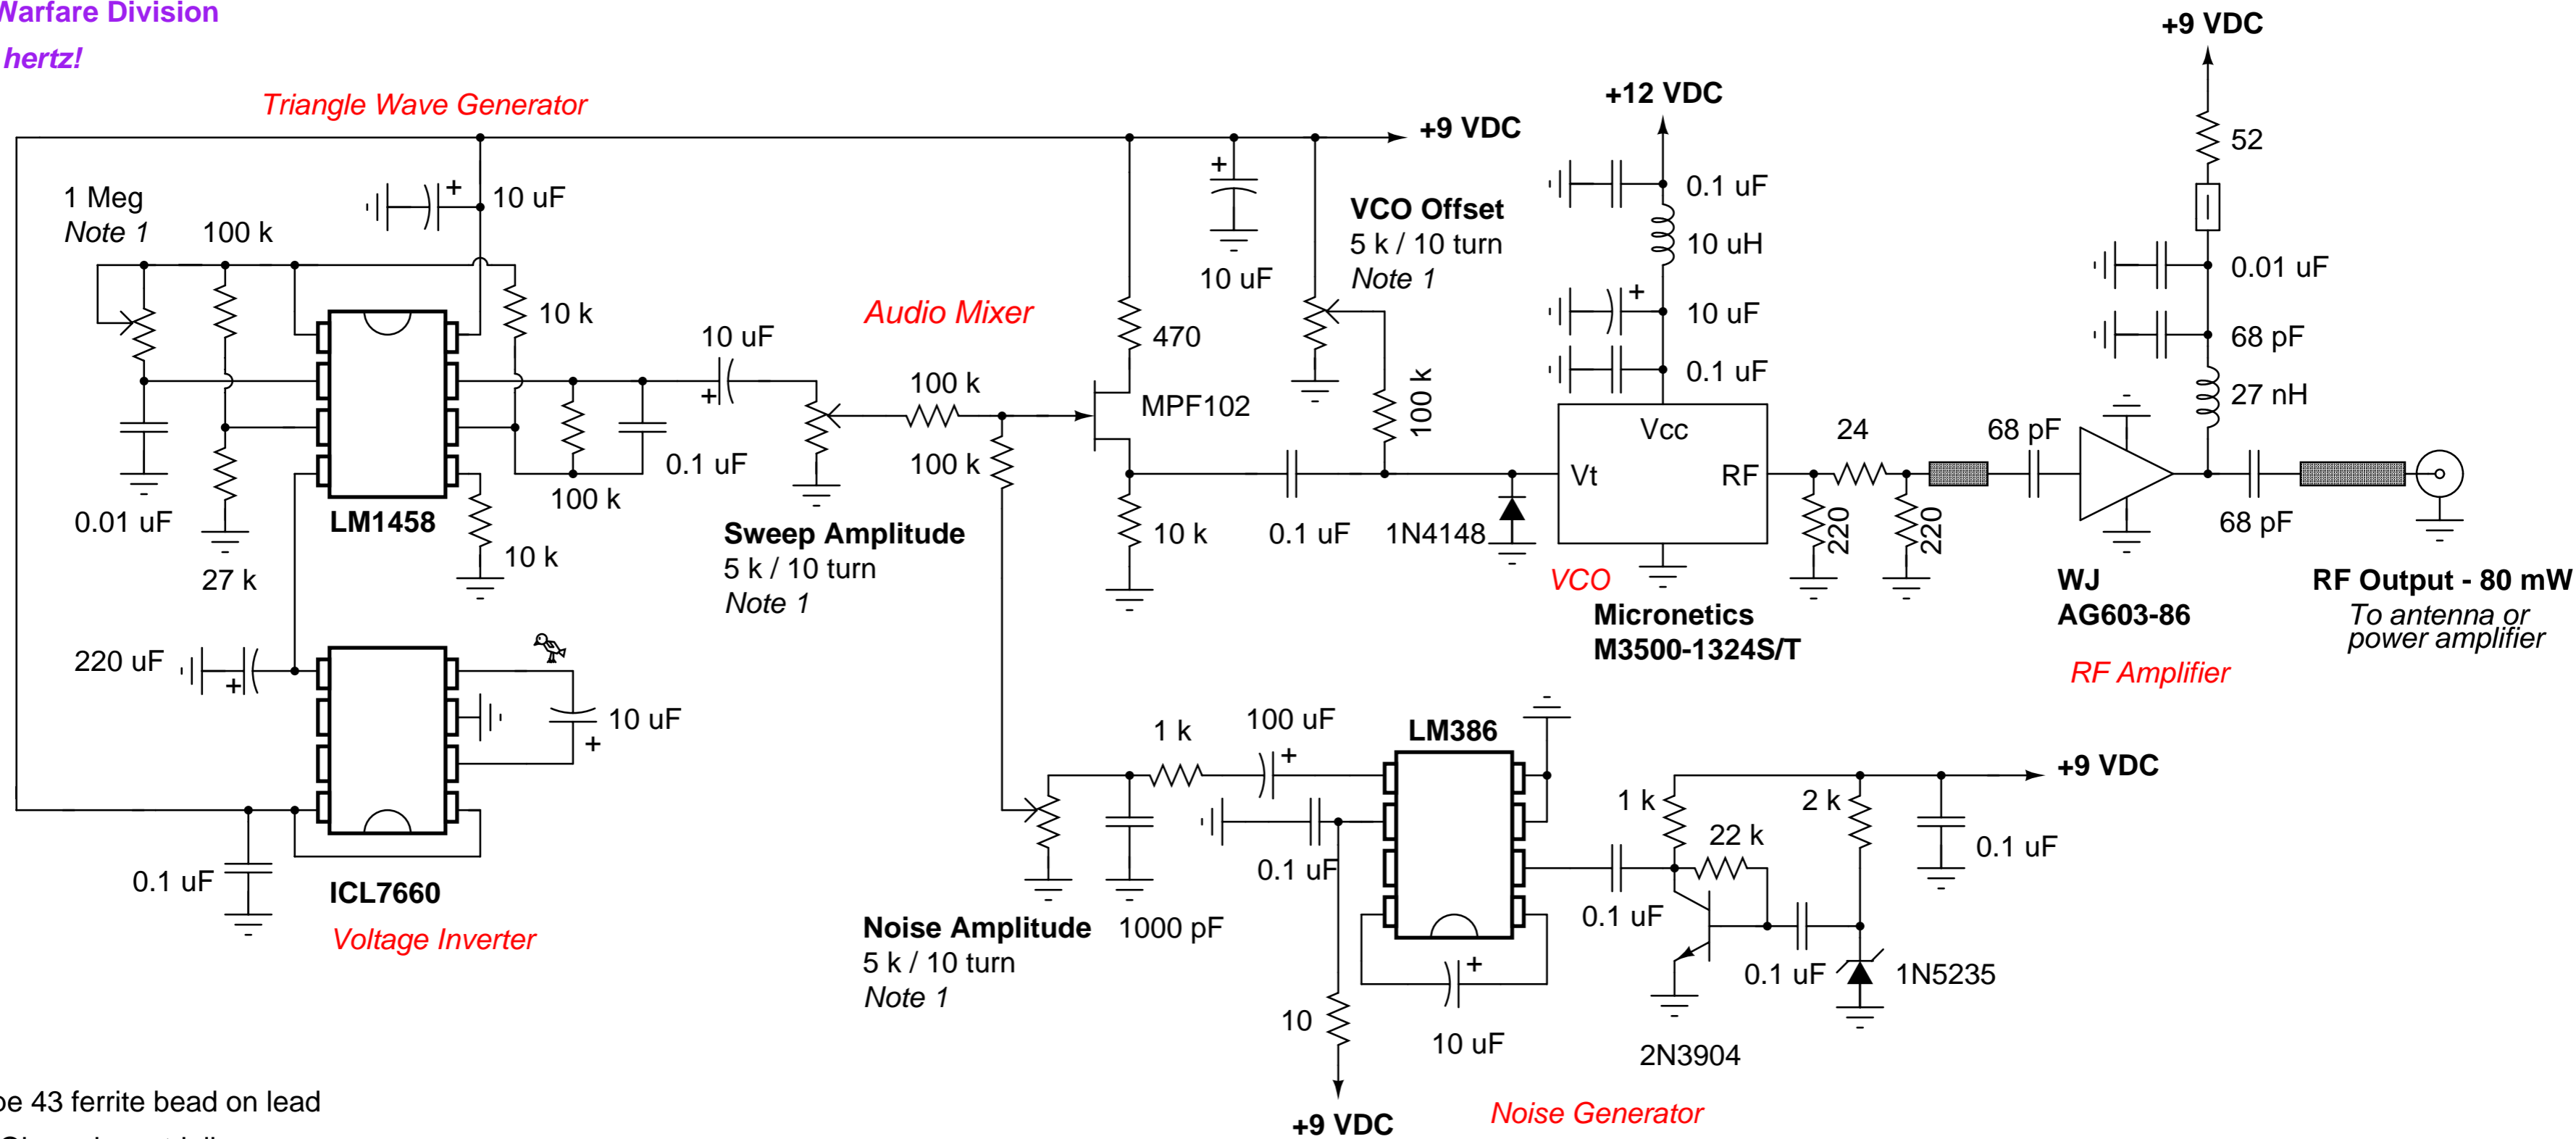

Portable PCS Cellular Phone Jammer

Emits a carrier that sweeps the 1930-1990 MHz cellular tower transmitter band (handset receive band)

Green Bay Professional Packet Radio - www.gbppr.org
Electronic Warfare Division

Jam it 'til it hertz!

NOTES

-  Type 43 ferrite bead on lead
-  50 Ohm micro stripline

Note 1 Tweak these pots to get a sweeping carrier, mixed with noise, from around 1930 to 1990 MHz